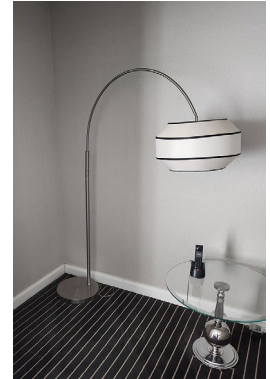

Multi-colored Table Lamp
20" H x 8" W

Not all furniture items are included in all offices. Refer to the document on each exhibitor office layout page for a list of items in your office(s).

Floor Lamp

Chrome Lamp
32" H x 17" W

Arc Lamp
16" Base x 65" H

Gold Accent Lamp
10.5" H x 19" W

Armoire
79" H x 39" W x 24" D

Nightstand
28.5" H x 26" W x 24" D

Sofa
34" H x 84" W x 36" D

White Credenza
24"W x 42"H

Not all furniture items are included in all offices. Refer to the document on each exhibitor office layout page for a list of items in your office(s).