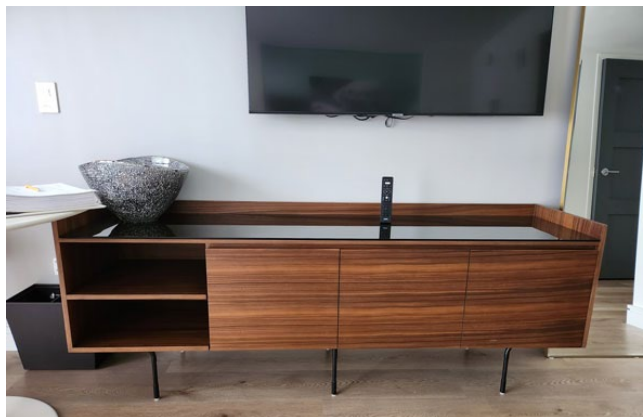

Brown Credenza w/ Open Shelves
26" H x 76" W x 20" D