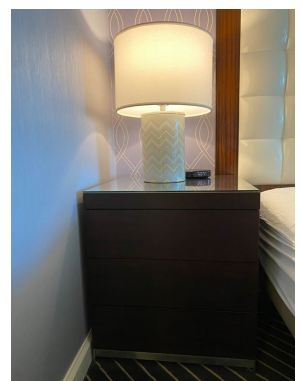

Multi-colored Table Lamp
20" H x 8" W

Not all furniture items are included in all offices. Refer to the document on each exhibitor office layout page for a list of items in your office(s).

Floor Lamp

Chrome Lamp
32" H x 17" W

Arc Lamp
16" Base x 65" H

Gold Accent Lamp
10.5" H x 19" W

Armoire
79" H x 39" W x 24" D

Nightstand
28.5" H x 26" W x 24" D

Sofa
34" H x 84" W x 36" D

White Credenza
24"W x 42"H

Not all furniture items are included in all offices. Refer to the document on each exhibitor office layout page for a list of items in your office(s).