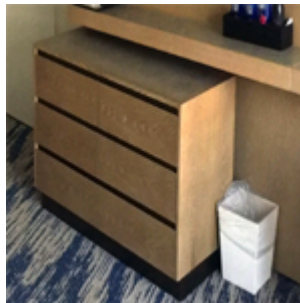

AMERICAN FILM MARKET®

Common Loews Hotel Furniture

Not all furniture items are included in all offices. Refer to individual room pages in the Exhibitor Services Kit for a list of items in your office(s).

Armless Padded Chair
L 2'5" x W 2'1" x H 2'7"

Barrel Chair Open
Back, Gray Synthetic
L 2'1" x W 1'11" x H 2'6"

Closet Drawers, Oakwood
L 1'7" x W 1'9" x H 1'8"

Desk Lamp

Dresser, 3 drawers
L 4' x W 1'9" x H 2'4"

Floor Lamp

Metal/Glass Side Table
L 1'3" x W 1'9" x H 2'2"

Oval Desk
L 3'6" x W 2'1" x H 2'4"

Oversized Chair
L 3'11" x W 2'10" x H 2'5"

Round Café Table
L 2'5" x W 2'4" x H 2'4"

Small Couch
L 5'8" x W 2'11" x H 2'6"
Ottoman
L 1'8" x W 2'7" x H 1'5"

Small End Table, White
L 1'3" x H 1'4"

AMERICAN FILM MARKET[®]

Common Loews Hotel Furniture

Not all furniture items are included in all offices. Refer to individual room pages in the Exhibitor Services Kit for a list of items in your office(s).