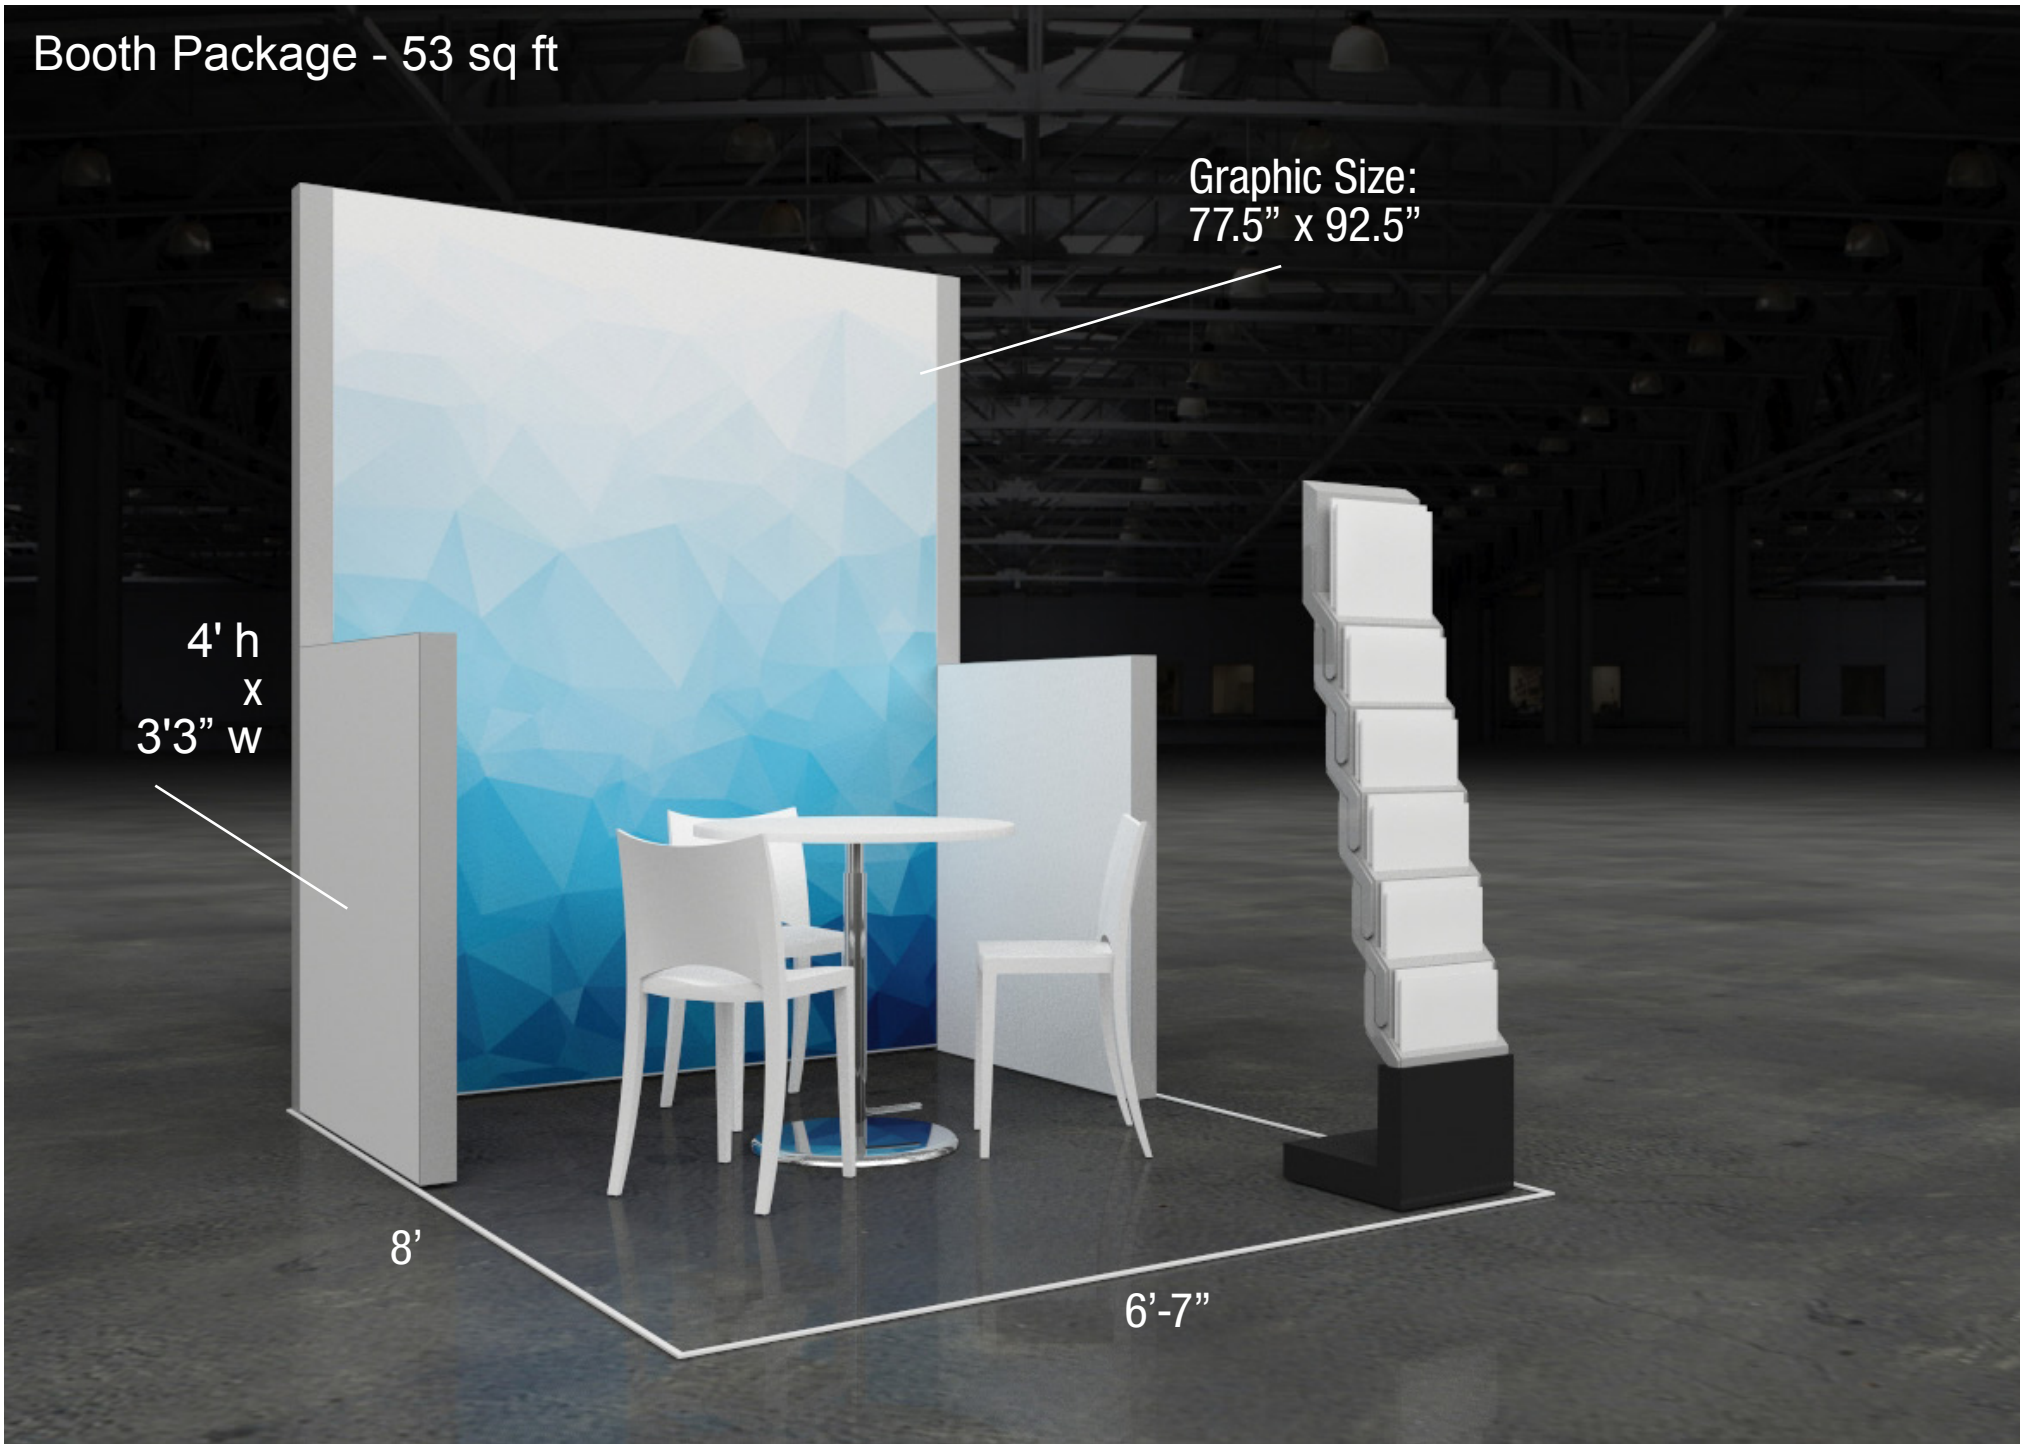

Booth Package - 53 sq ft

Graphic Size:
77.5" x 92.5"

4' h
x
3'3" w

8'

6'-7"

Booth Package - 79 sq ft

Graphic Size:
116.5" x 92.5"

4' h
x
3'3" w

8'

9'-10"